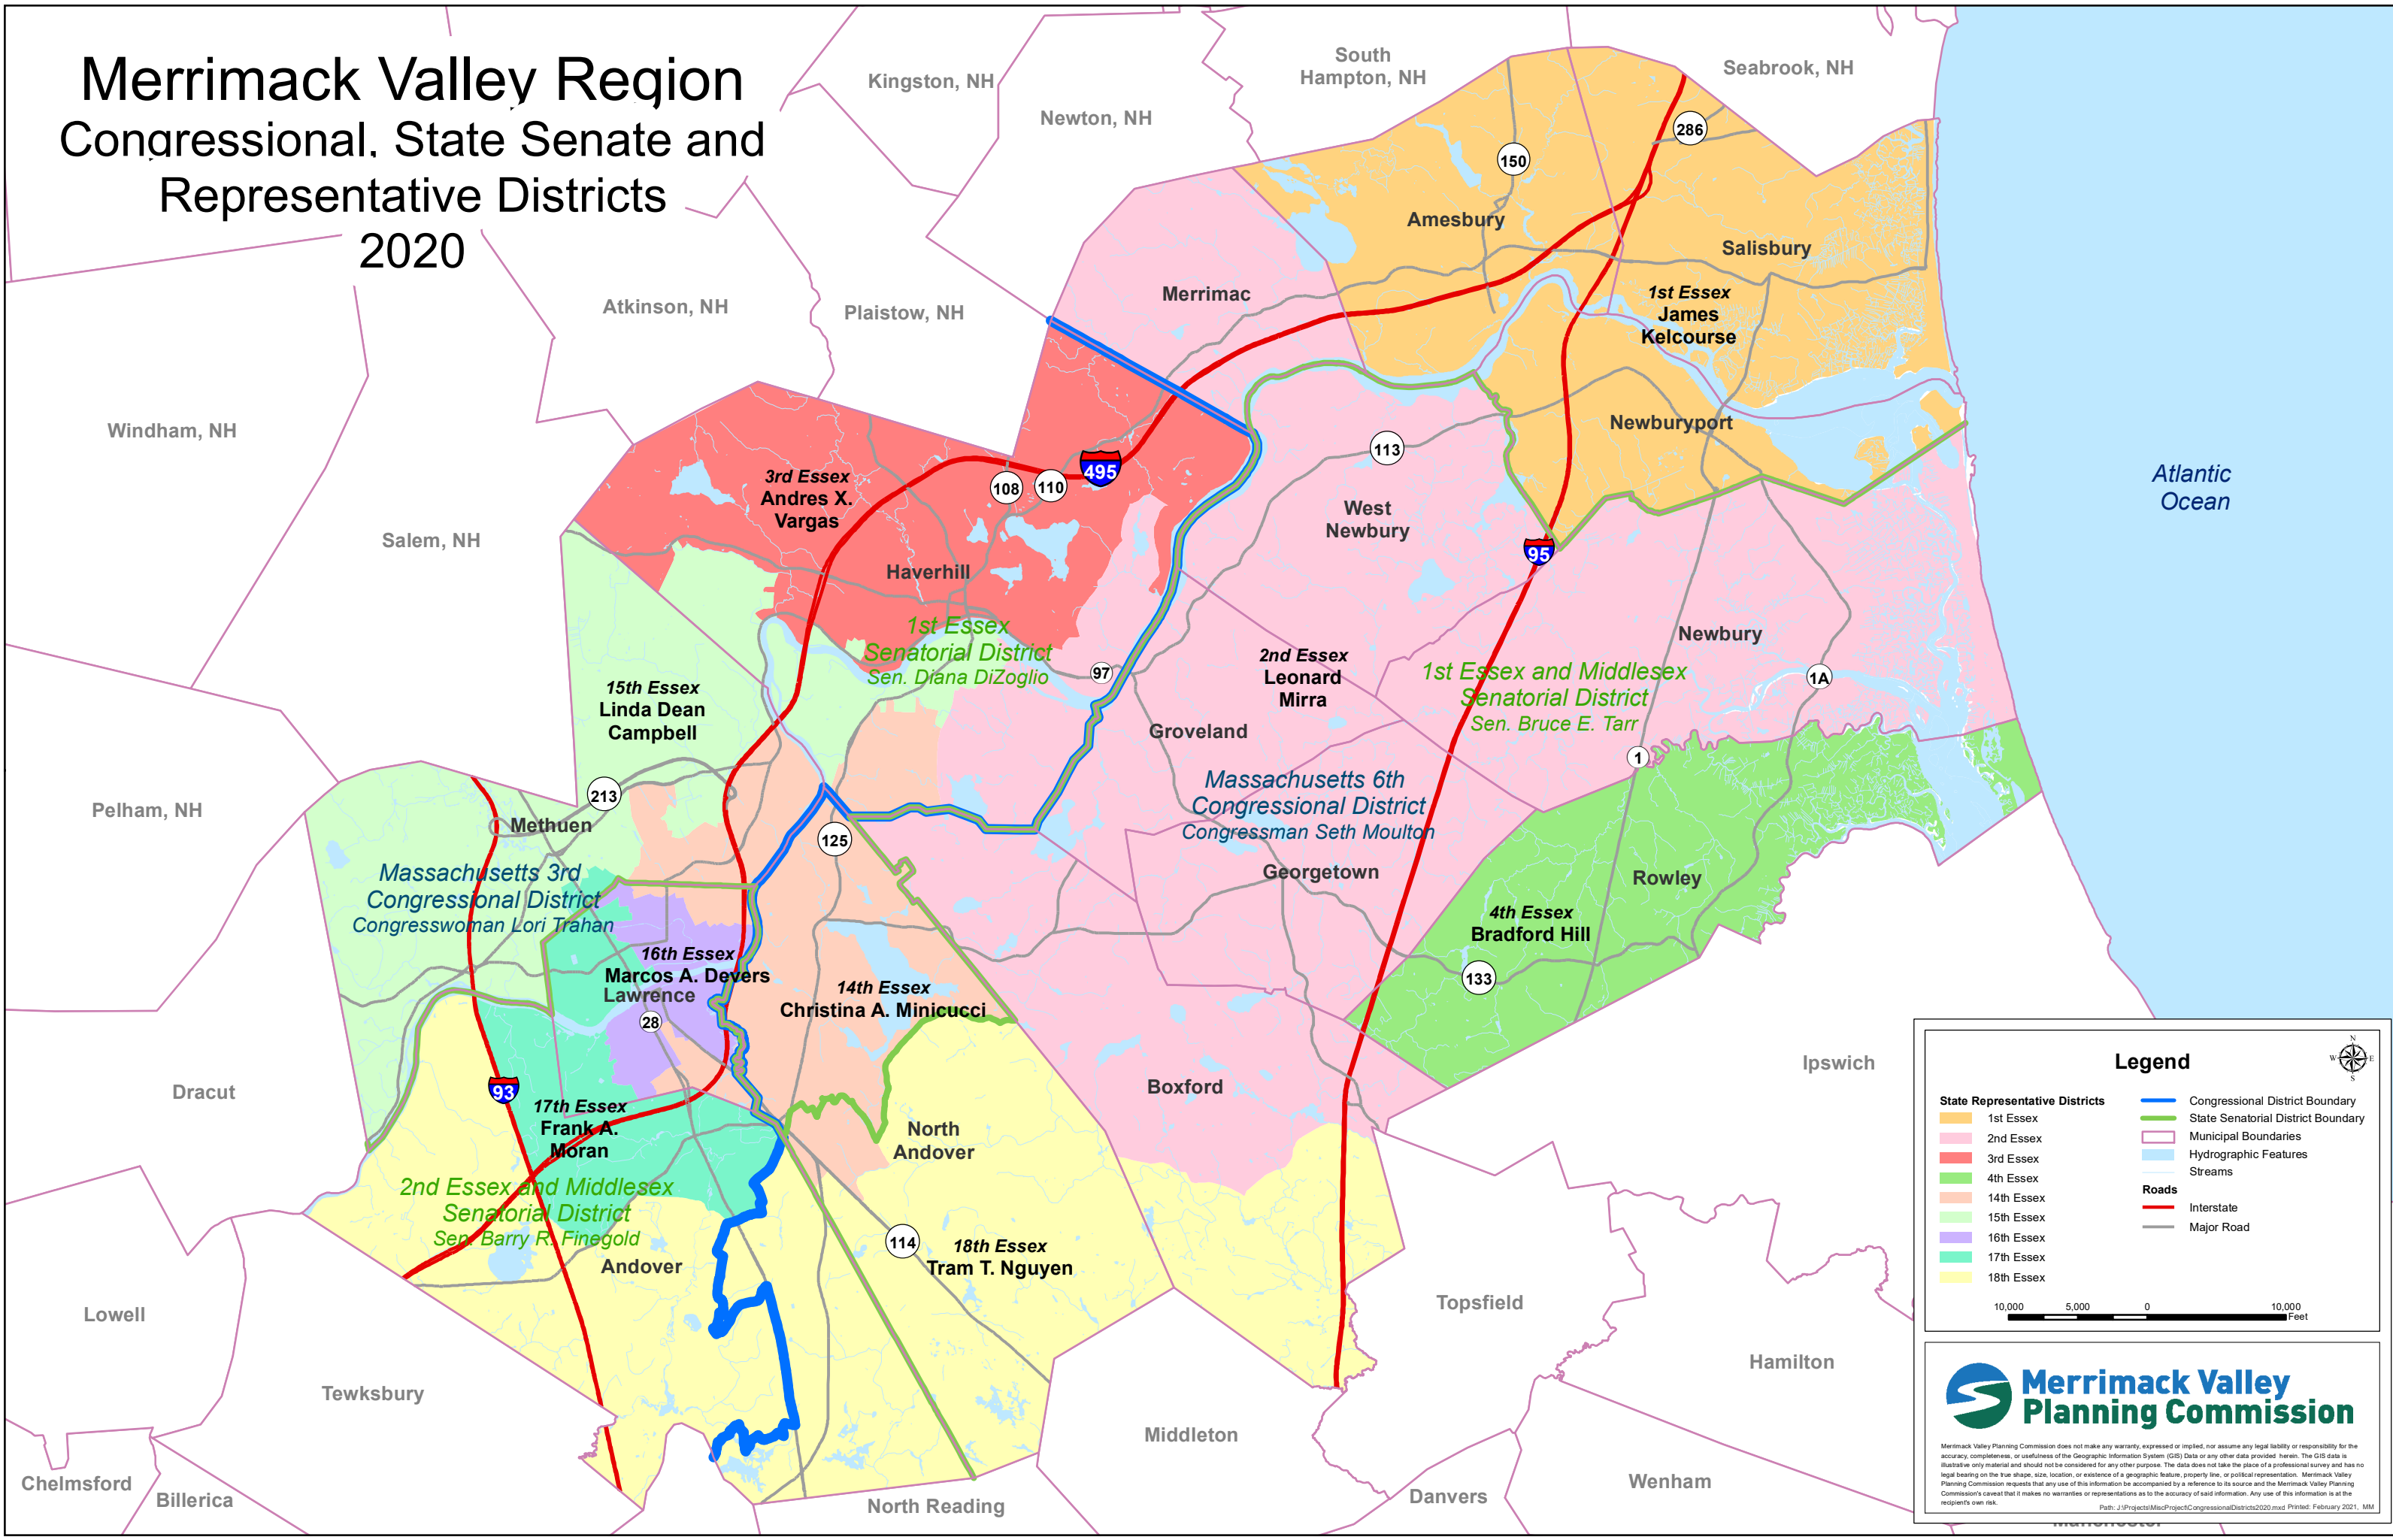

Merrimack Valley Region Congressional, State Senate and Representative Districts 2020

Legend

State Representative Districts	Congressional District Boundary
1st Essex	State Senatorial District Boundary
2nd Essex	Municipal Boundaries
3rd Essex	Hydrographic Features
4th Essex	Streams
14th Essex	Roads
15th Essex	Interstate
16th Essex	Major Road
17th Essex	
18th Essex	

10,000 5,000 0 10,000 Feet

Merrimack Valley Planning Commission

Merrimack Valley Planning Commission does not make any warranty, expressed or implied, nor assume any legal liability or responsibility for the accuracy, completeness, or usefulness of the Geographic Information System (GIS) Data or any other data provided herein. The GIS data is illustrative only and should not be considered for any other purpose. The data does not take the place of a professional survey and has no legal bearing on the true shape, size, location, or existence of a geographic feature, property line, or political representation. Merrimack Valley Planning Commission requests that any use of this information be accompanied by a reference to its source and the Merrimack Valley Planning Commission's caveat that it makes no warranties or representations as to the accuracy of said information. Any use of this information is at the recipient's own risk.