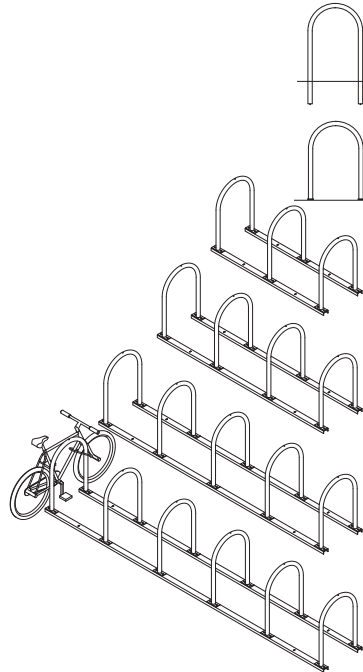

Hi Roller 5H [Parks 7 Bikes] [113" Long]
Inground Mount
 Powder Coat or Galvanized..... \$592.00

Surface Mount
 Powder Coat or Galvanized..... \$608.00

Please contact Dero for stainless steel pricing.

2019 MAPC Price List

Hoop Rack

Please contact Dero for stainless steel pricing.
All rails are galvanized

Inground Mount [Parks 2 Bikes] Powder Coat or Galvanized.....	\$86.00
Surface Mount [Parks 2 Bikes] Powder Coat or Galvanized.....	\$88.00
3 Hoop Rail Mount [Parks 6 Bikes] [69" Long] Powder Coat or Galvanized.....	\$388.00
4 Hoop Rail Mount [Parks 8 Bikes] [100.5" Long] Powder Coat or Galvanized.....	\$530.00
5 Hoop Rail Mount [Parks 10 Bikes] [132" Long] Powder Coat or Galvanized.....	\$692.00
6 Hoop Rail Mount [Parks 12 Bikes] [163.5" Long] Powder Coat or Galvanized.....	\$869.00