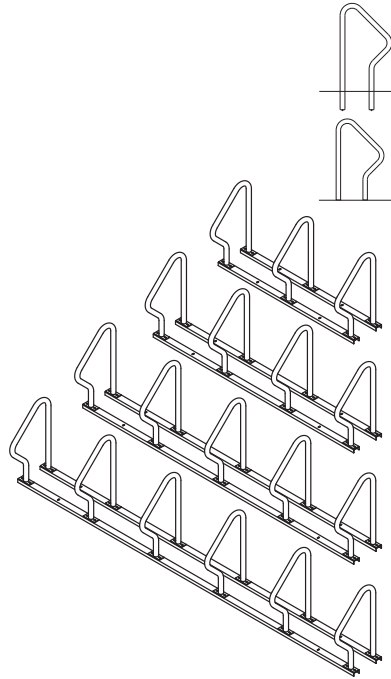

Hoop Rack

Please contact Dero for stainless steel pricing.
All rails are galvanized

Inground Mount [Parks 2 Bikes] Powder Coat or Galvanized.....	\$86.00
Surface Mount [Parks 2 Bikes] Powder Coat or Galvanized.....	\$88.00
3 Hoop Rail Mount [Parks 6 Bikes] [69" Long] Powder Coat or Galvanized.....	\$388.00
4 Hoop Rail Mount [Parks 8 Bikes] [100.5" Long] Powder Coat or Galvanized.....	\$530.00
5 Hoop Rail Mount [Parks 10 Bikes] [132" Long] Powder Coat or Galvanized.....	\$692.00
6 Hoop Rail Mount [Parks 12 Bikes] [163.5" Long] Powder Coat or Galvanized.....	\$869.00

Hoop Rack Heavy Duty

Inground Mount [Parks 2 Bikes] Powder Coat or Galvanized.....	\$112.00
Surface Mount [Parks 2 Bikes] Powder Coat or Galvanized.....	\$119.00
3 Hoop Rail Mount [Parks 6 Bikes] [69" Long] Powder Coat or Galvanized.....	\$479.00
4 Hoop Rail Mount [Parks 8 Bikes] [100.5" Long] Powder Coat or Galvanized.....	\$652.00
5 Hoop Rail Mount [Parks 10 Bikes] [132" Long] Powder Coat or Galvanized.....	\$843.00
6 Hoop Rail Mount [Parks 12 Bikes] [163.5" Long] Powder Coat or Galvanized.....	\$1,051.00

Please contact Dero for stainless steel pricing.
All rails are galvanized

DERO
A PLAYCORE Company

2019 MAPC Price List

Swerve Rack

Please contact Dero for stainless steel pricing.
All rails are galvanized