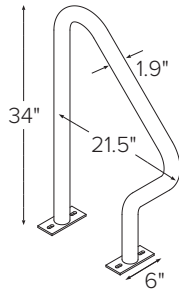

2019 MAPC Price List

Swerve Rack

Please contact Dero for stainless steel pricing.
All rails are galvanized

Inground Mount [Parks 2 Bikes]	
Powder Coat or Galvanized.....	$96.00
Surface Mount [Parks 2 Bikes]	
Powder Coat or Galvanized.....	$100.00
3 Swerve Rail Mount [Parks 6 Bikes] [76" Long]	
Powder Coat or Galvanized.....	$423.00
4 Swerve Rail Mount [Parks 8 Bikes] [111" Long]	
Powder Coat or Galvanized.....	$576.00
5 Swerve Rail Mount [Parks 10 Bikes] [146" Long]	
Powder Coat or Galvanized.....	$750.00
6 Swerve Rail Mount [Parks 12 Bikes] [181" Long]	
Powder Coat or Galvanized.....	$939.00

DERO
A PLAYCORE Company