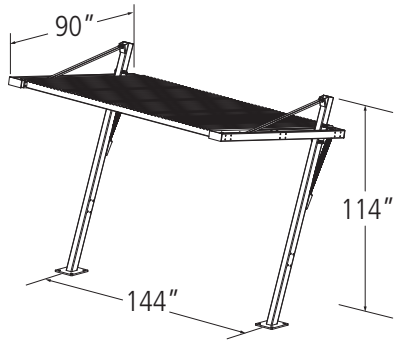

Bike Files
12 Bikes

Dero Deckers
12 Bikes

Dero Duplexes
14 Bikes

2019 MAPC Price List

Vizor™ Shelter

Surface Mount Only - Polycarbonate roof - Racks NOT included	
Starter Unit Galvanized or Powder Coated	\$6,933.00
Add-on Unit Galvanized or Powder Coated	\$3,993.00