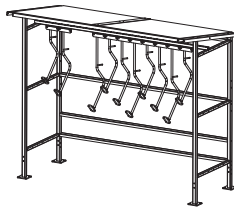

Bike Shelters

Pocket Shelter

- Vertical parking with Bike Files or Ultra Space Savers
- U-lock compatible
- Various bench combinations available

Ultra Space Savers

Bike Files

Modular construction - Add sections for more capacity

Surface Mount Only	
Bikes parked per unit (vertically)	6-10
Starter Unit Galvanized or Powder Coated	\$2,650.00
Add-on Unit Galvanized or Powder Coated	\$1,969.00
Bike Files (10 Bikes)	\$1,227.00
Ultra Space Savers (6 Bikes)	\$775.00
Polycarbonate Roof	\$1,435.00
Metal Roof	\$314.00
Side Panels	\$1,037.00
Rear Panels	\$1,572.00
Bench Short	\$825.00
Bench Long	\$825.00