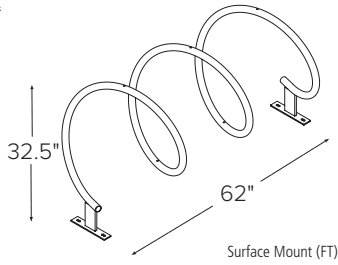

2019 MAPC Price List

Helix

Inground or Surface Mount [Parks 6 Bikes]
Powder Coat or Galvanized..... $343.00

Please contact Dero for stainless steel pricing.