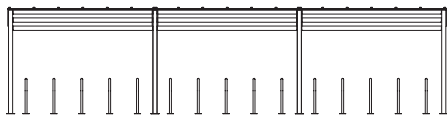

Bike Depot Shelter

Modular construction - Add sections for more capacity