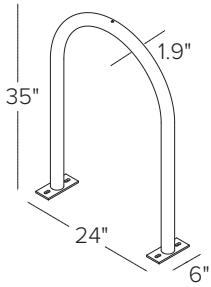

2019 MAPC Price List

Hoop Rack

Please contact Dero for stainless steel pricing.
All rails are galvanized