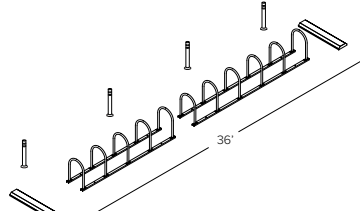

Inground Mount [Parks 2 Bikes]	
Powder Coat or Galvanized.....	\$96.00
Surface Mount [Parks 2 Bikes]	
Powder Coat or Galvanized.....	\$100.00
3 Swerve Rail Mount [Parks 6 Bikes] [76" Long]	
Powder Coat or Galvanized.....	\$423.00
4 Swerve Rail Mount [Parks 8 Bikes] [111" Long]	
Powder Coat or Galvanized.....	\$576.00
5 Swerve Rail Mount [Parks 10 Bikes] [146" Long]	
Powder Coat or Galvanized.....	\$750.00
6 Swerve Rail Mount [Parks 12 Bikes] [181" Long]	
Powder Coat or Galvanized.....	\$939.00

DERO
A PLAYCORE Company

Bike Corrals

Cycle Stall Basic

Single Space

Double Space

Single Space Kit [Parks 10 Bikes]
Powder Coat or Galvanized..... \$1,181.00

Double Space Kit [Parks 22 Bikes]
Powder Coat or Galvanized..... \$2,116.00