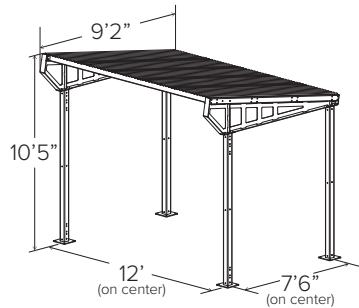

Bike Depot Shelter

Modular construction - Add sections for more capacity

Surface Mount Only - Corrugated metal roof - Racks NOT included	
Starter Unit Galvanized or Powder Coated	$3,681.00
Add-on Unit Galvanized or Powder Coated	$2,323.00
Side Panel - Wire Mesh	$1,040.00
Rear Panels - Wire Mesh	$1,593.00
Front Panels - Wire Mesh	$2,461.00
Locking Doors	$3,715.00
Bike Files	$1,437.00