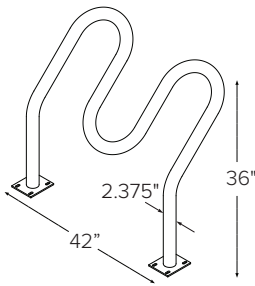

Hi Roller

Hi Roller 2H [Parks 4 Bikes] [41" Long]
Inground Mount
Powder Coat or Galvanized..... $290.00

Surface Mount
Powder Coat or Galvanized..... $348.00

Hi Roller 3H [Parks 5 Bikes] [65" Long]
Inground Mount
Powder Coat or Galvanized..... $324.00

Surface Mount
Powder Coat or Galvanized..... $390.00

Hi Roller 4H [Parks 6 Bikes] [89" Long]
Inground Mount
Powder Coat or Galvanized..... $414.00

Surface Mount
Powder Coat or Galvanized..... $497.00

Hi Roller 5H [Parks 7 Bikes] [113" Long]
Inground Mount
Powder Coat or Galvanized..... $592.00

Surface Mount
Powder Coat or Galvanized..... $608.00

Please contact Dero for stainless steel pricing.