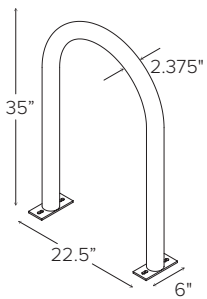

Hoop Rack Heavy Duty

Inground Mount [Parks 2 Bikes] Powder Coat or Galvanized.....	$112.00
Surface Mount [Parks 2 Bikes] Powder Coat or Galvanized.....	$119.00
3 Hoop Rail Mount [Parks 6 Bikes] [69" Long] Powder Coat or Galvanized.....	$479.00
4 Hoop Rail Mount [Parks 8 Bikes] [100.5" Long] Powder Coat or Galvanized.....	$652.00
5 Hoop Rail Mount [Parks 10 Bikes] [132" Long] Powder Coat or Galvanized.....	$843.00
6 Hoop Rail Mount [Parks 12 Bikes] [163.5" Long] Powder Coat or Galvanized.....	$1,051.00

Please contact Dero for stainless steel pricing.
All rails are galvanized

DERO
A PLAYCORE Company