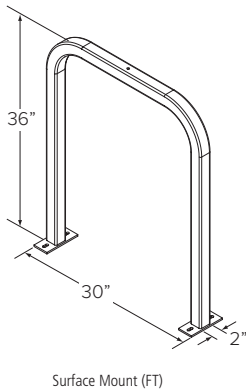

Downtown Rack

Inground Mount [Parks 2 Bikes] Powder Coat or Galvanized.....	$105.00
Surface Mount [Parks 2 Bikes] Powder Coat or Galvanized.....	$123.00
3 Downtown Rail Mount [Parks 6 Bikes] [69"] Powder Coat or Galvanized.....	$492.00
4 Downtown Rail Mount [Parks 8 Bikes] [100.5"] Powder Coat or Galvanized.....	$670.00
5 Downtown Rail Mount [Parks 10 Bikes] [132"] Powder Coat or Galvanized.....	$866.00
6 Downtown Rail Mount [Parks 12 Bikes] [163.5"] Powder Coat or Galvanized.....	$1,078.00

Please contact Dero for stainless steel pricing.
All rails are galvanized.