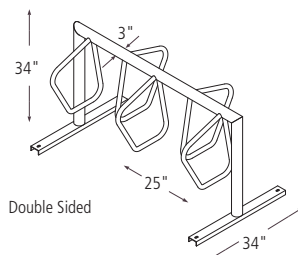

Multiple Racks

Campus Rack

Please contact Dero for stainless steel pricing.

 <p>S3 Campus Rack [Parks 3-5 Bikes] [63.25" Long] Inground or Surface Mount Powder Coat or Galvanized..... \$390.00</p>	 <p>D5 Campus Rack [Parks 5-7 Bikes] [63.25" Long] Inground or Surface Mount Powder Coat or Galvanized..... \$440.00</p>
 <p>S4 Campus Rack [Parks 4-6 Bikes] [88.25" Long] Inground or Surface Mount Powder Coat or Galvanized..... \$424.00</p>	 <p>D7 Campus Rack [Parks 7-9 Bikes] [88.25" Long] Inground or Surface Mount Powder Coat or Galvanized..... \$596.00</p>
 <p>S5 Campus Rack [Parks 5-7 Bikes] [113.25" Long] Inground Mount or Surface Mount Powder Coat or Galvanized..... \$539.00</p>	 <p>D9 Campus Rack [Parks 9-11 Bikes] [113.25" Long] Inground Mount or Surface Mount Powder Coat or Galvanized..... \$654.00</p>
 <p>S6 Campus Rack [Parks 6-8 Bikes] [138.25" Long] Inground Mount or Surface Mount Powder Coat or Galvanized..... \$621.00</p>	 <p>D11 Campus Rack [Parks 11-13 Bikes] [138.25" Long] Inground Mount or Surface Mount Powder Coat or Galvanized..... \$734.00</p>