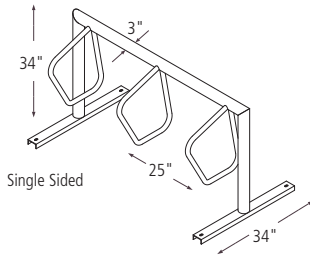

Multiple Racks

Campus Rack

Please contact Dero for stainless steel pricing.

 <p>S3 Campus Rack [Parks 3-5 Bikes] [63.25" Long] Inground or Surface Mount Powder Coat or Galvanized..... \$390.00</p>	 <p>D5 Campus Rack [Parks 5-7 Bikes] [63.25" Long] Inground or Surface Mount Powder Coat or Galvanized..... \$440.00</p>
 <p>S4 Campus Rack [Parks 4-6 Bikes] [88.25" Long] Inground or Surface Mount Powder Coat or Galvanized..... \$424.00</p>	 <p>D7 Campus Rack [Parks 7-9 Bikes] [88.25" Long] Inground or Surface Mount Powder Coat or Galvanized..... \$596.00</p>
 <p>S5 Campus Rack [Parks 5-7 Bikes] [113.25" Long] Inground Mount or Surface Mount Powder Coat or Galvanized..... \$539.00</p>	 <p>D9 Campus Rack [Parks 9-11 Bikes] [113.25" Long] Inground Mount or Surface Mount Powder Coat or Galvanized..... \$654.00</p>
 <p>S6 Campus Rack [Parks 6-8 Bikes] [138.25" Long] Inground Mount or Surface Mount Powder Coat or Galvanized..... \$621.00</p>	 <p>D11 Campus Rack [Parks 11-13 Bikes] [138.25" Long] Inground Mount or Surface Mount Powder Coat or Galvanized..... \$734.00</p>