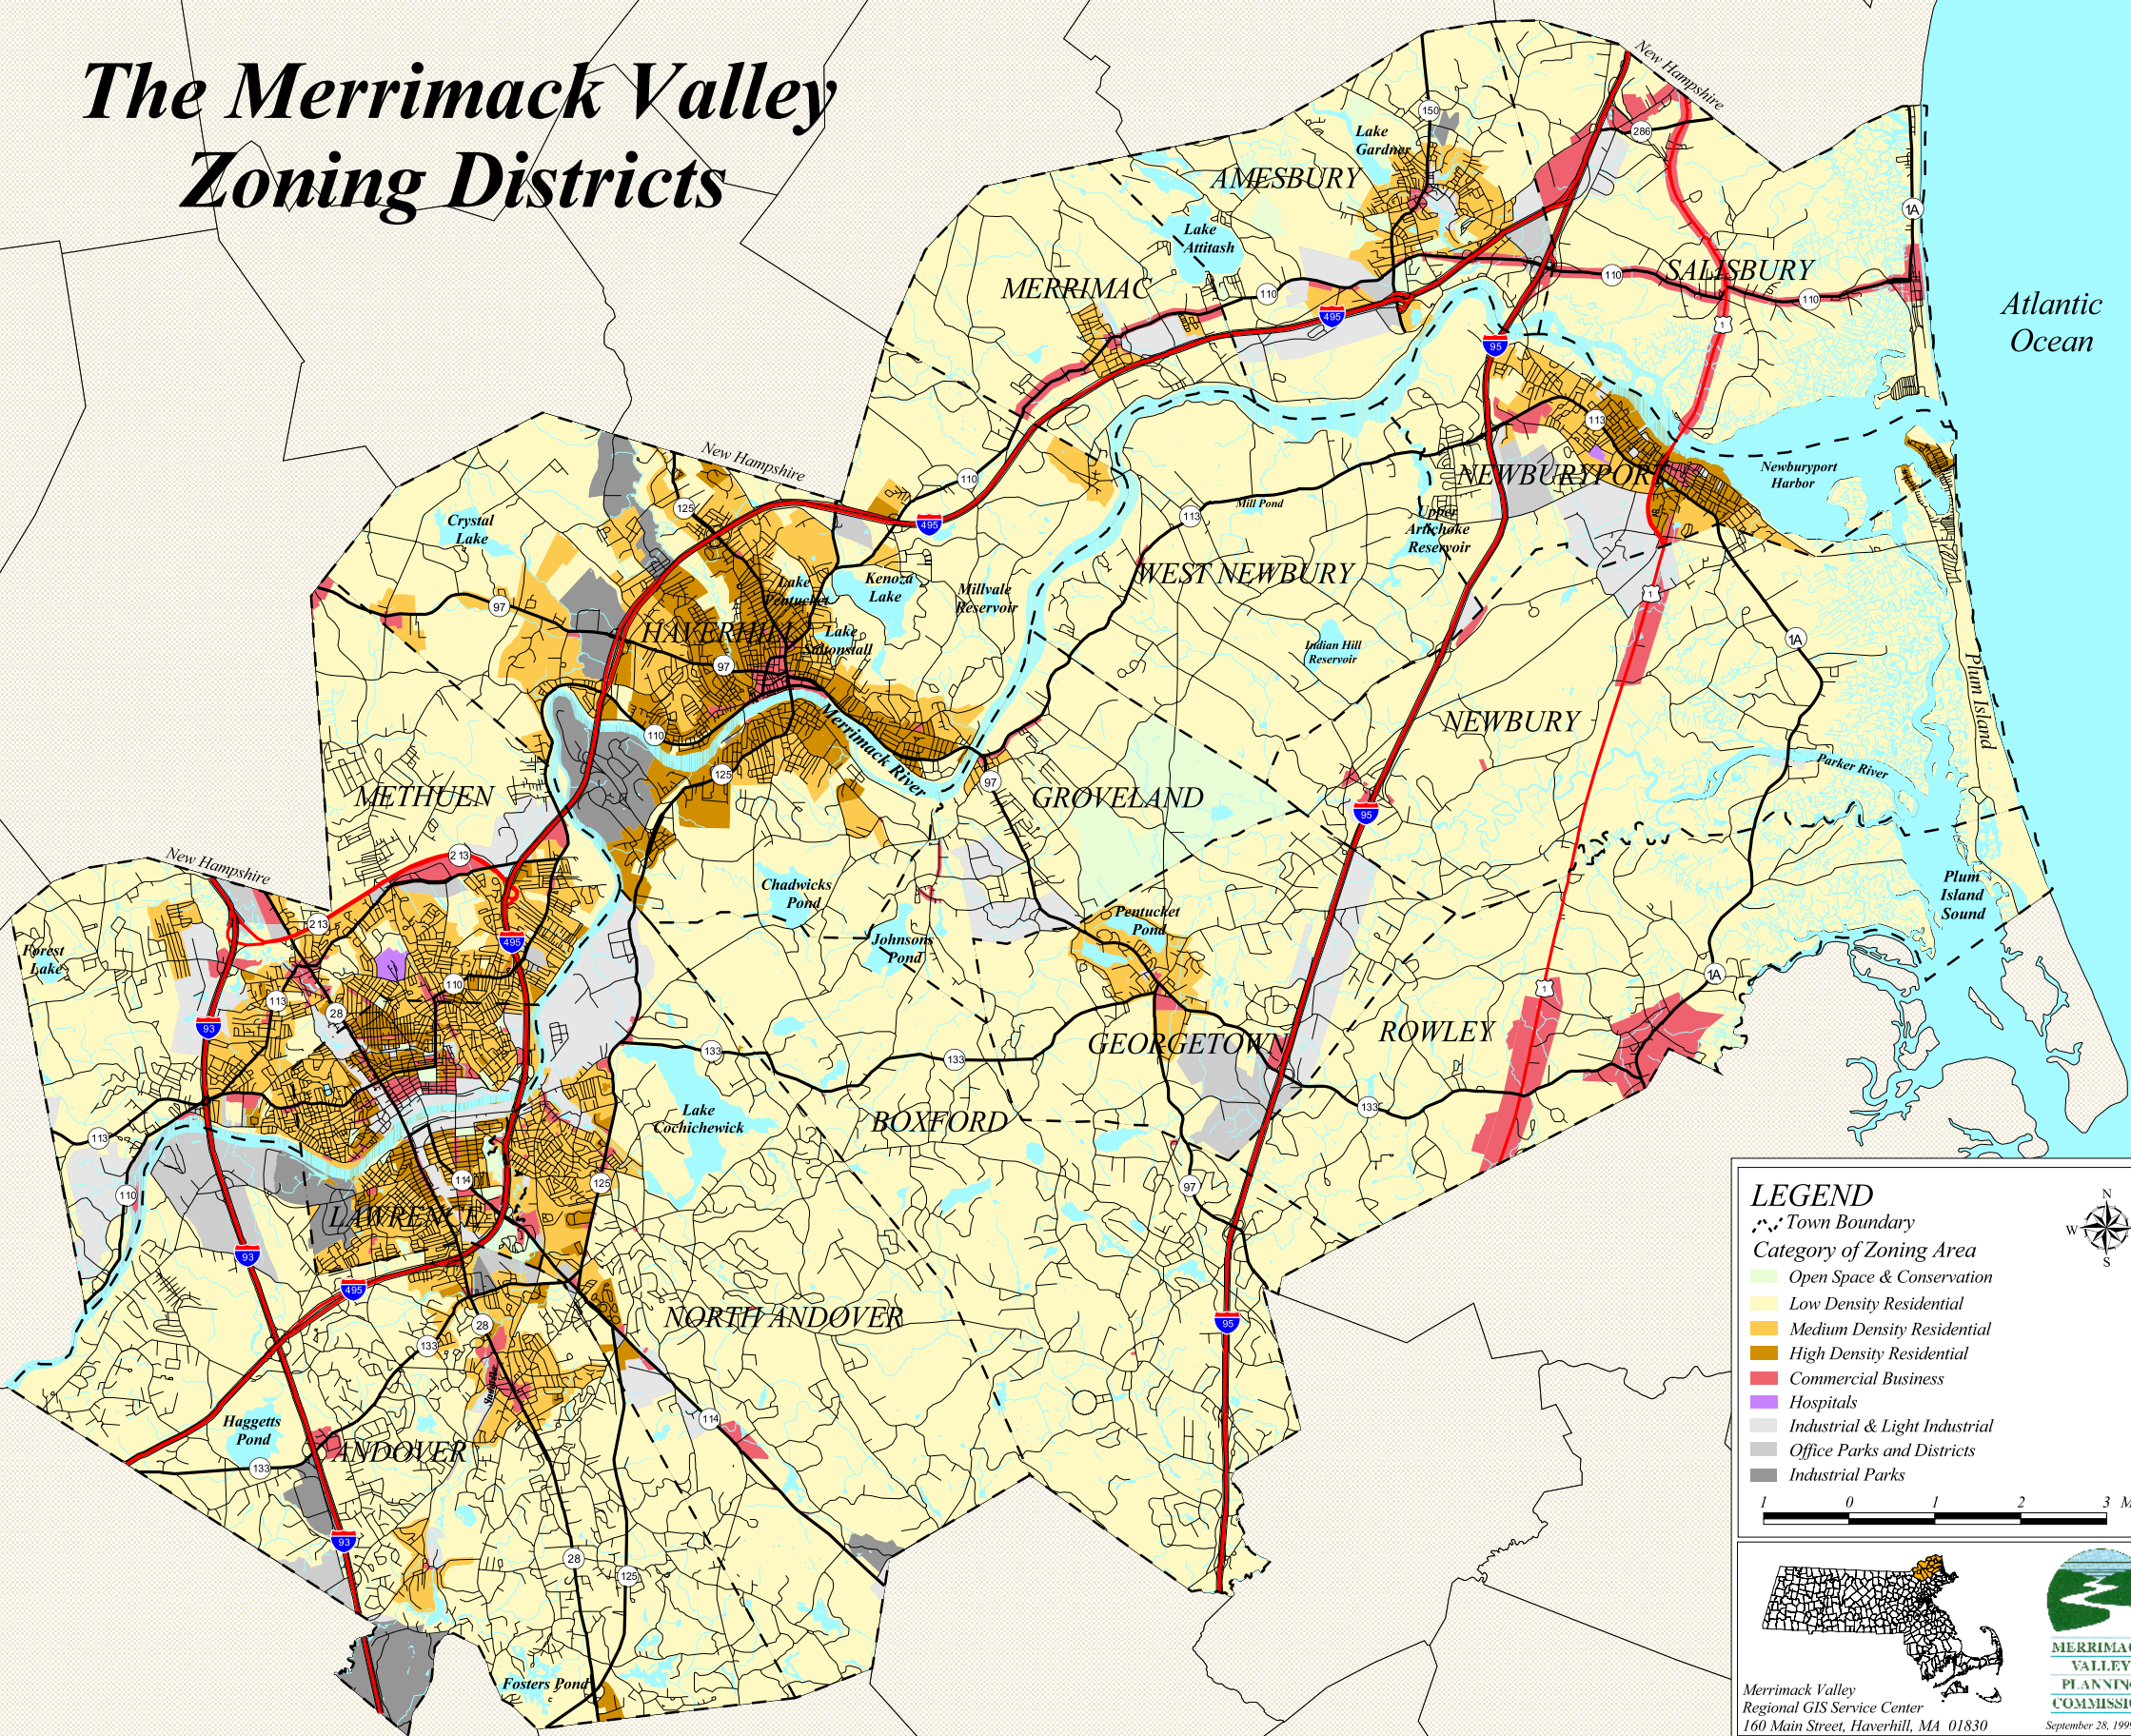

The Merrimack Valley Zoning Districts

Atlantic Ocean

LEGEND

- Town Boundary
- Category of Zoning Area**
- Open Space & Conservation
- Low Density Residential
- Medium Density Residential
- High Density Residential
- Commercial Business
- Hospitals
- Industrial & Light Industrial
- Office Parks and Districts
- Industrial Parks

1 0 1 2 3 Miles

Merrimack Valley
Regional GIS Service Center
160 Main Street, Haverhill, MA 01830

MERRIMACK VALLEY
PLANNING COMMISSION
September 28, 1999 jcm